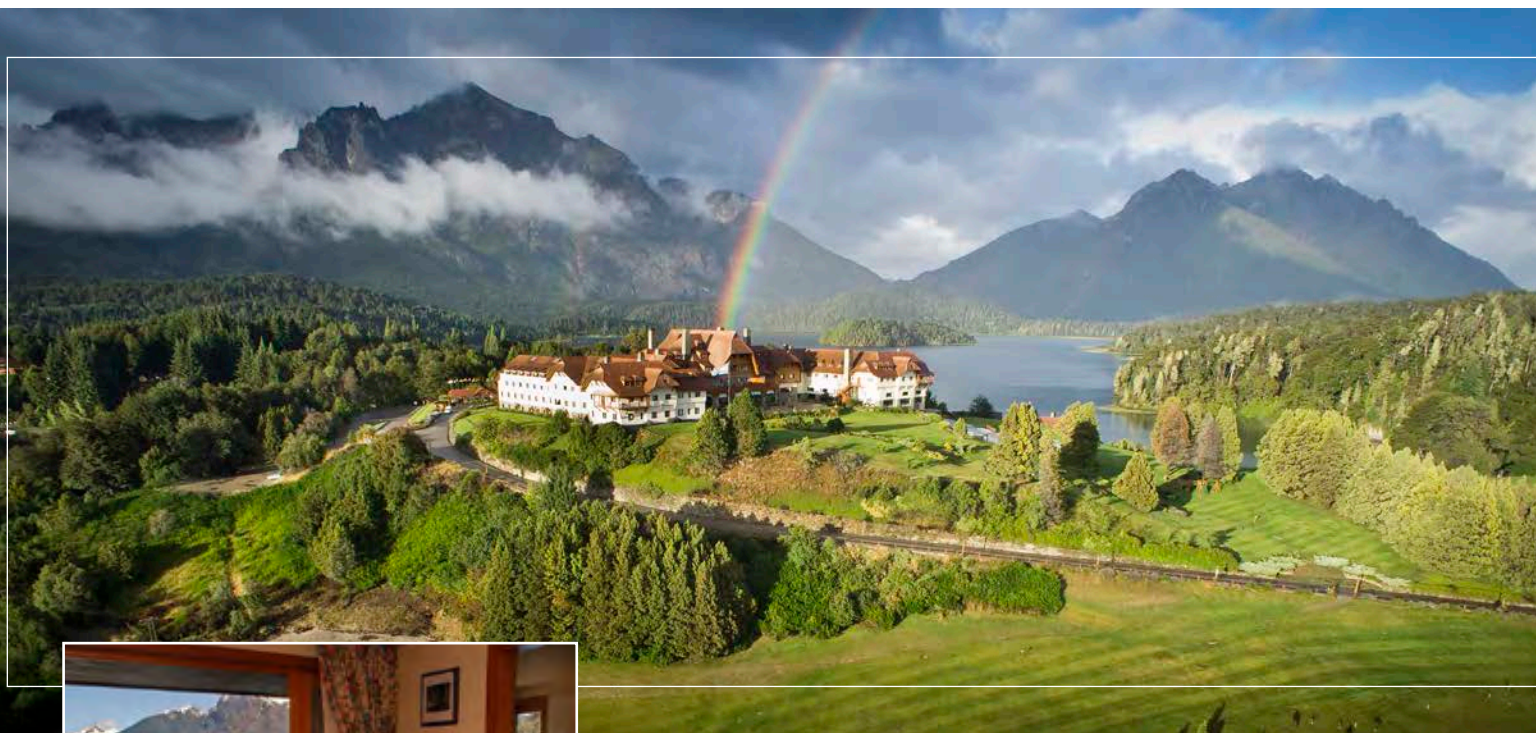

LLAO LLAO HOTEL & RESORT

BARILOCHE • ARGENTINA

LLAO LLAO HOTEL & RESORT
Contact & Reservations

www.llaollao.com
reservations@llaollao.com.ar
+54 294 444 8530

GDS Code: LW
Suggested Stay: 4 Days

Unique Selling Points of Llaolao Hotel & Spa

- ◆ Year-round destination resort located in Nahuel Huapi national park with panoramic views of glacier lakes surrounded by the foothills of the Andes
- ◆ Lake Moreno Wing features large luxury studios and suites including private terraces overlooking breath-taking vistas
- ◆ State-of-the-art Spa, infinity pool & golf course