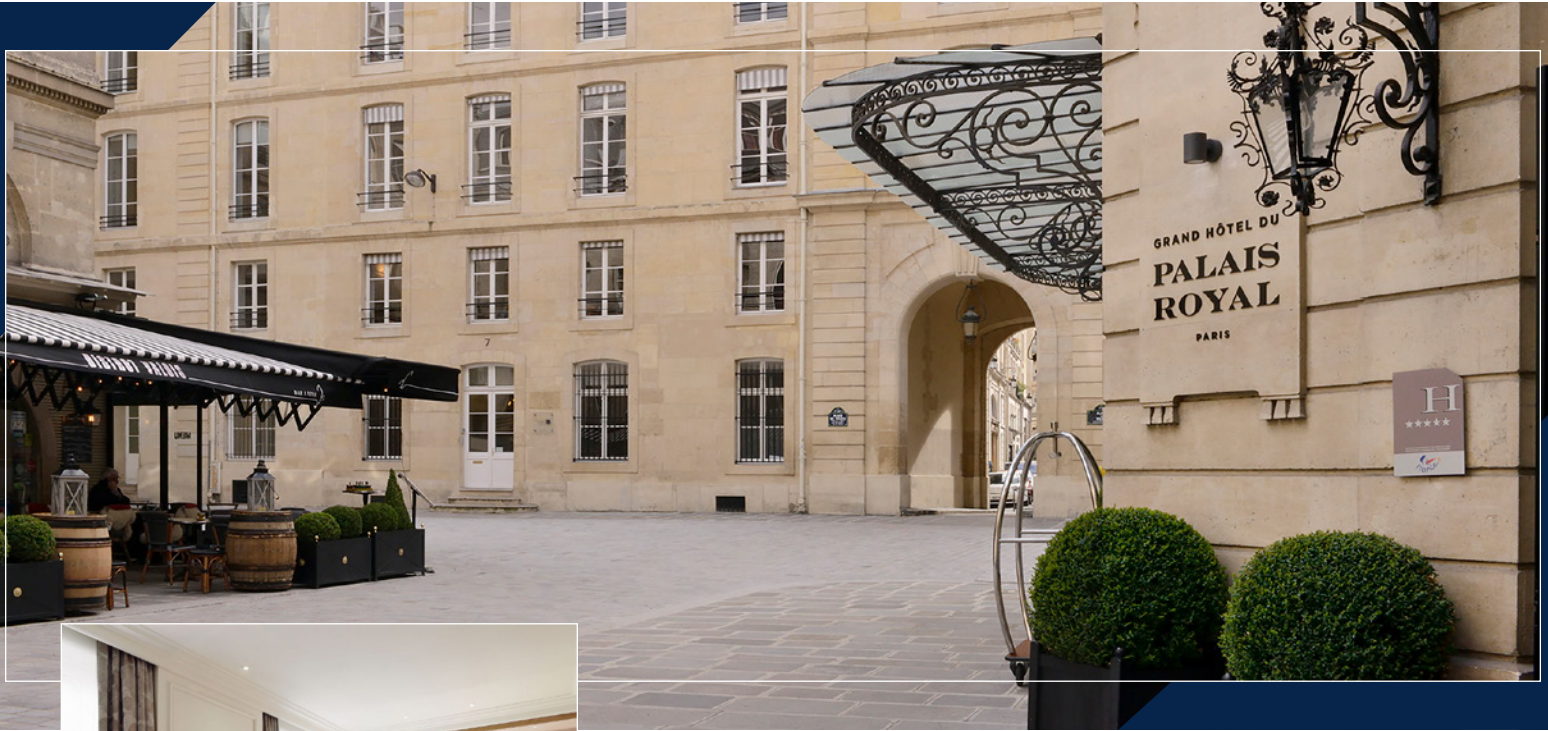

GRAND HOTEL DU PALAIS ROYAL

PARIS • FRANCE