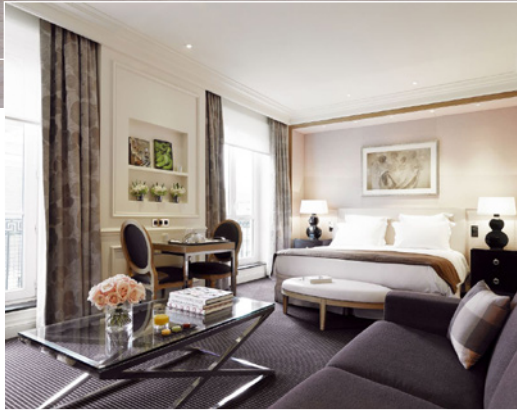

GRAND HOTEL DU PALAIS ROYAL

PARIS • FRANCE